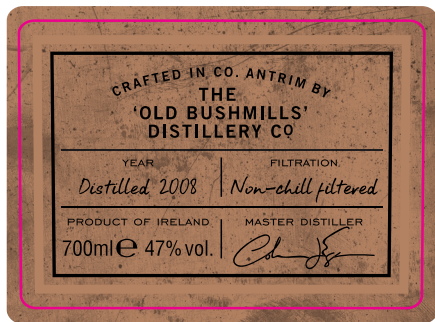

Front Label

Upper Width = 55mm

97mm

147.9mm

12.9mm
Gap

38mm

Reverse Label

54mm